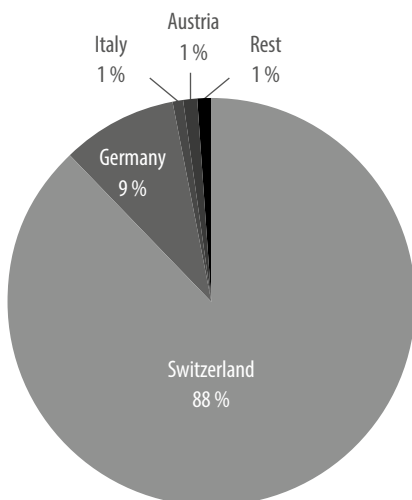

trade visitors by origin - a trade fair in switzerland for switzerland